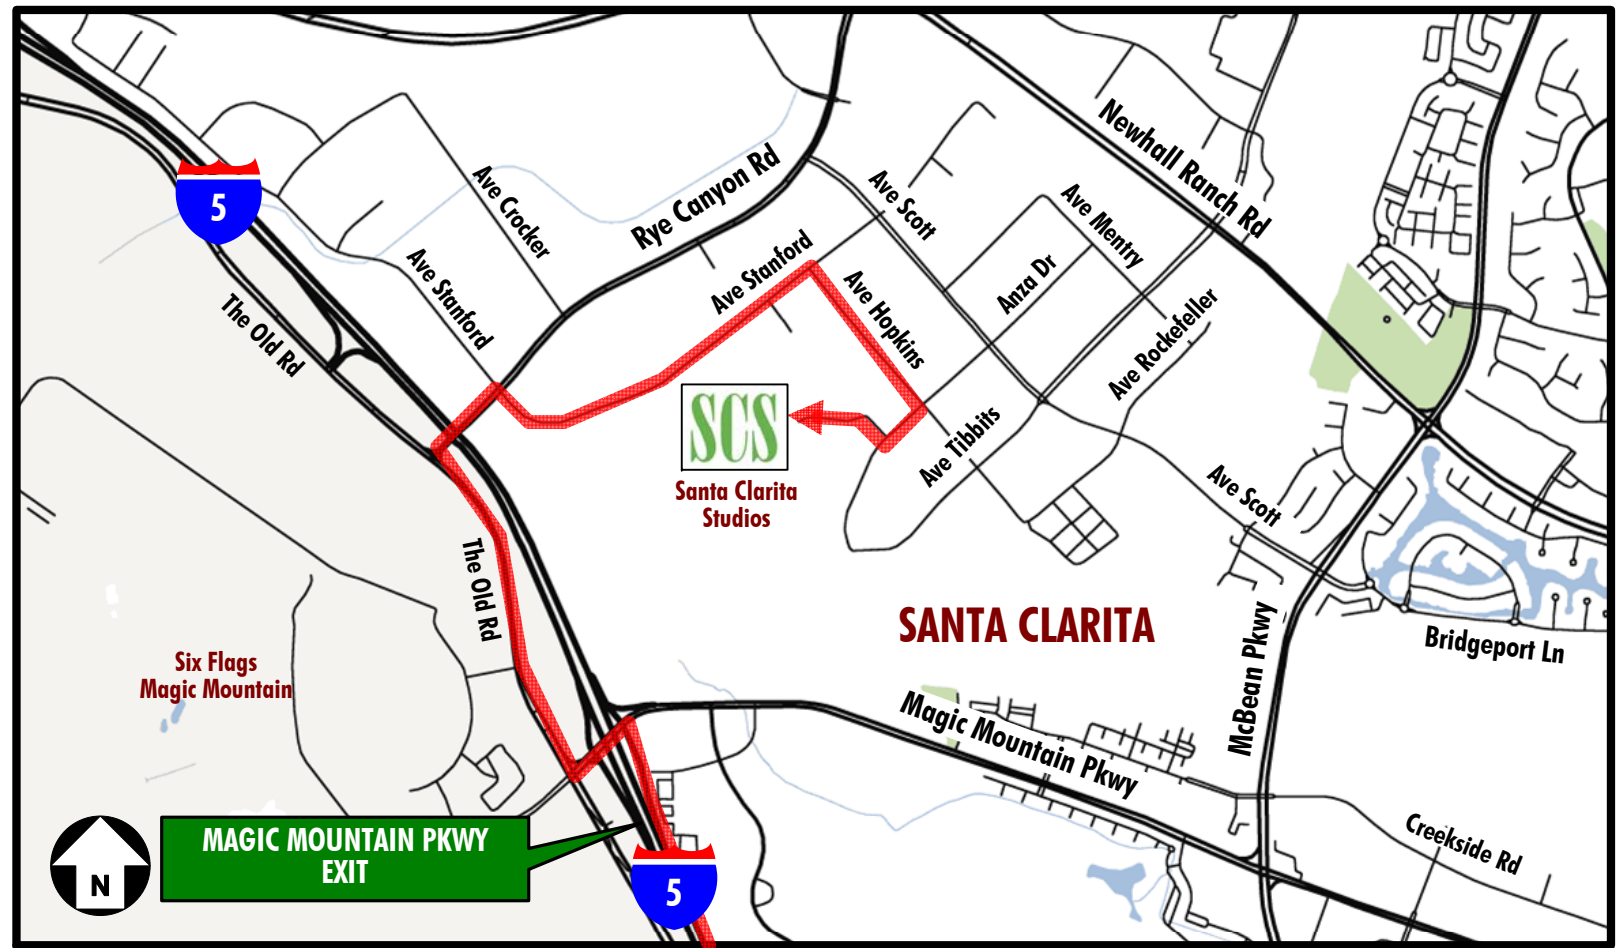

SCS Santa Clarita Studios

Directions from the Hollywood

1. Take the 101 FWY NORTH
2. To the 170 FWY NORTH
3. To the 5 FWY NORTH
4. Go 17.2 MILES and take the MAGIC MOUNTAIN PARKWAY EXIT
5. At the end of the OFF RAMP turn LEFT onto MAGIC MOUNTAIN PARKWAY
6. Go 0.1 MILE and turn RIGHT onto THE OLD ROAD
7. Go 0.6 MILE and turn RIGHT onto RYE CANYON RD
8. Go 0.2 MILE and turn RIGHT onto AVE STANFORD
9. Go 0.7 MILE and turn RIGHT onto AVE HOPKINS
10. Go 0.3 MILE and turn RIGHT onto ANZA DR
11. Proceed towards STUDIO. CHECK IN with SECURITY. Park as directed.

Directions from the Westside

1. Take the 10 FWY towards the 405 FWY NORTH
2. Take the 405 FWY NORTH
3. To the 5 FWY NORTH
4. Go 11.1 MILES and take the MAGIC MOUNTAIN PARKWAY EXIT
5. At the end of the OFF RAMP turn LEFT onto MAGIC MOUNTAIN PARKWAY
6. Go 0.1 MILE and turn RIGHT onto THE OLD ROAD
7. Go 0.6 MILE and turn RIGHT onto RYE CANYON RD
8. Go 0.2 MILE and turn RIGHT onto AVE STANFORD
9. Go 0.7 MILE and turn RIGHT onto AVE HOPKINS
10. Go 0.3 MILE and turn RIGHT onto ANZA DR
11. Proceed towards STUDIO. CHECK IN with SECURITY. Park as directed.

Directions from the Valley

1. Take the 101 FWY towards the 405 FWY NORTH
2. Take the 405 FWY NORTH
3. To the 5 FWY NORTH
4. Go 11.1 MILES and take the MAGIC MOUNTAIN PARKWAY EXIT
5. At the end of the OFF RAMP turn LEFT onto MAGIC MOUNTAIN PARKWAY
6. Go 0.1 MILE and turn RIGHT onto THE OLD ROAD
7. Go 0.6 MILE and turn RIGHT onto RYE CANYON RD
8. Go 0.2 MILE and turn RIGHT onto AVE STANFORD
9. Go 0.7 MILE and turn RIGHT onto AVE HOPKINS
10. Go 0.3 MILE and turn RIGHT onto ANZA DR
11. Proceed towards STUDIO. CHECK IN with SECURITY. Park as directed.